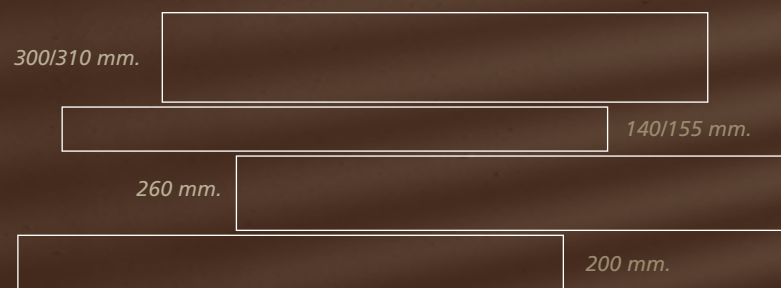

scelte qualitative conformi alla norma UNI EN 13489:

Rustica □

dimensions

- Thickness 15 mm of which 4 mm hardwood. Hardwood thickness may vary from 3.5 to 4.0 mm.
- Width 300/310 - 260 - 200 - 140/155 mm.
- Length from 1,000 to 2,200 mm.